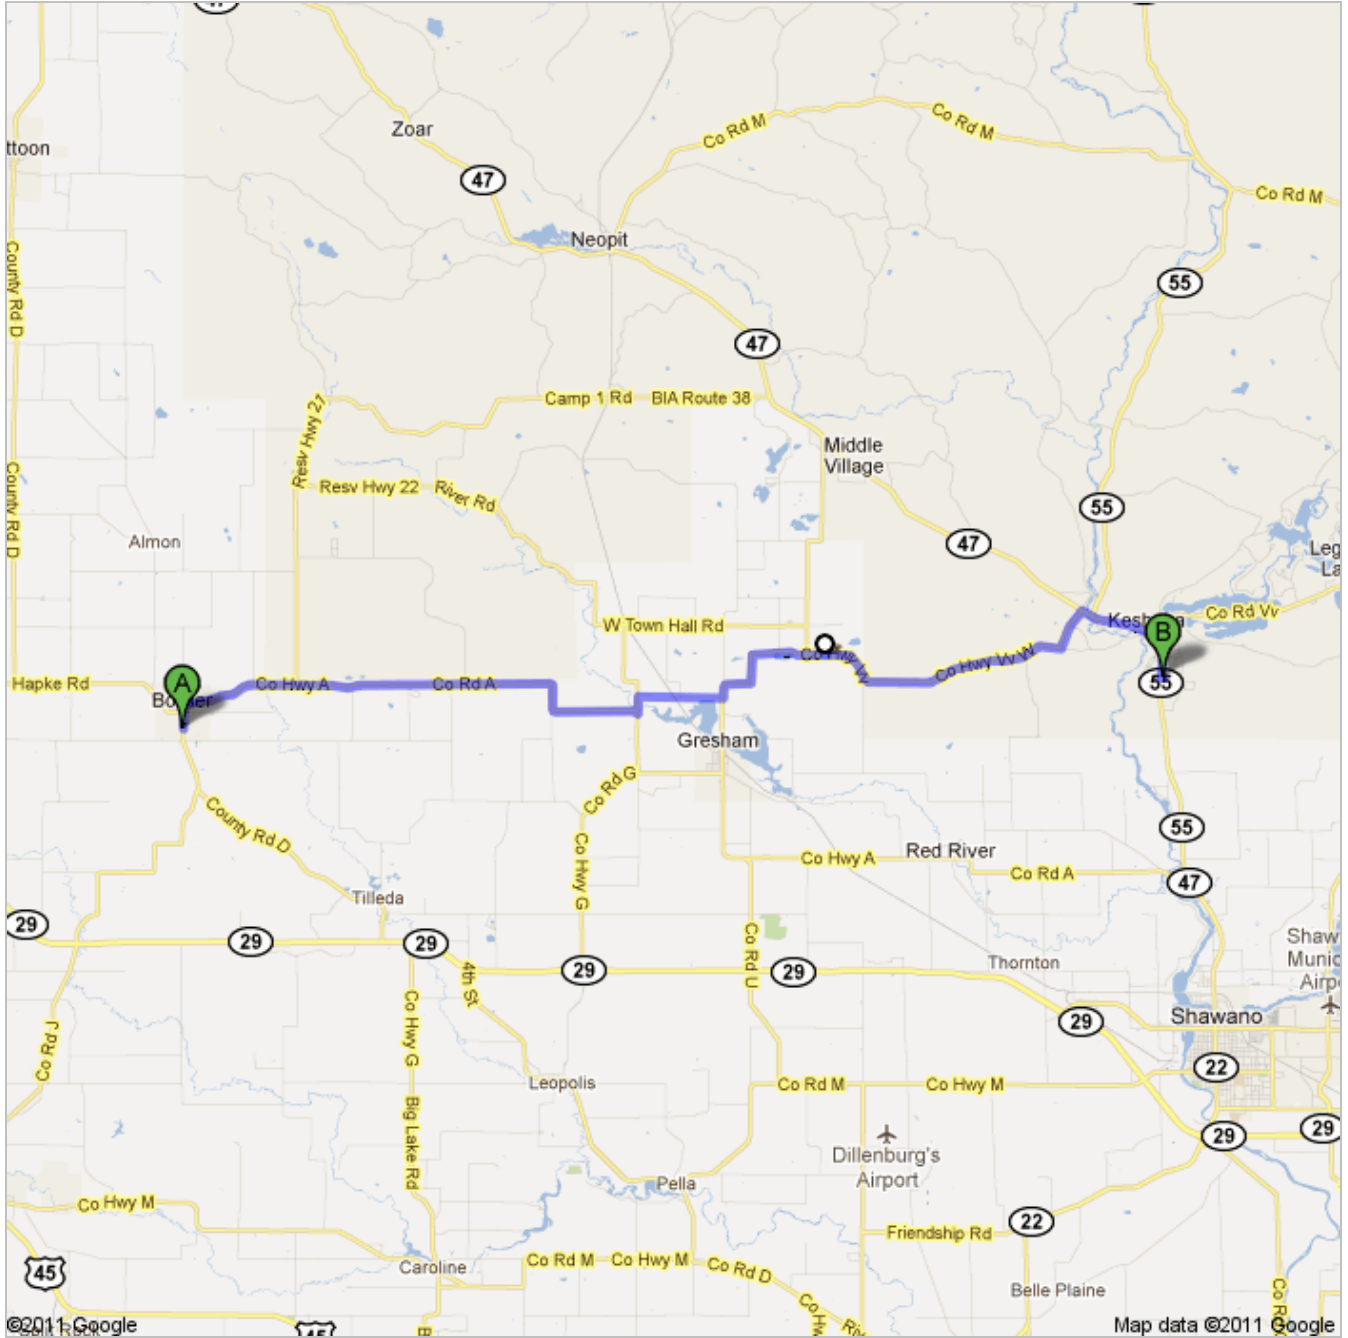

**Directions to Menominee Indian High School**  
399 Po Box, Keshena, WI 54135 - (715) 799-3824  
**20.9 mi – about 43 mins**

Bowler School District to Menominee High School, Keshena, WI

 500 S Almon St, Bowler, WI 54416

1. Head **north** on **Almon St/County Rd D** toward **E Wall St**  
Continue to follow Almon St  
About 1 min

go 0.4 mi  
total 0.4 mi

2. Continue straight onto **E Railroad St**  
About 1 min

go 0.5 mi  
total 0.9 mi

3. Continue onto **Co Rd A**  
About 11 mins

go 6.1 mi  
total 7.0 mi

5. Turn left to stay on **Co Rd A**  
About 3 mins

go 1.5 mi  
total 9.0 mi

6. Sharp left onto **Morgan Rd**  
About 1 min

go 0.3 mi  
total 9.3 mi

7. Take the 1st right onto **Upper Red Lake Rd**  
About 4 mins

go 1.5 mi  
total 10.8 mi

9. Continue onto **Co Rd Vv**  
About 9 mins

go 4.9 mi  
total 17.9 mi

10. Turn left to stay on **Co Rd Vv**  
About 2 mins