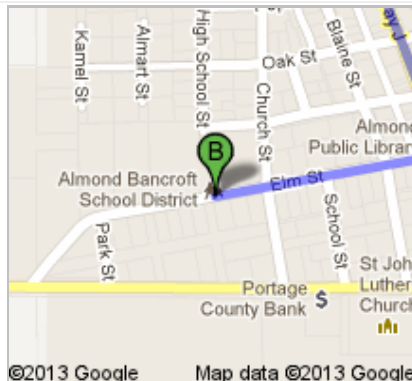

Directions to Almond Bancroft School District

1336 Elm Street, Almond, WI 54909

67.5 mi – about 1 hour 28 mins

Bowler School District to Almond Bancroft School District

A **Bowler High School**
 500 Almon Street, Bowler, WI 54416

1. Head **south** on **Almon St/County Rd D** toward **Witt-Birn Townline Rd**
 Continue to follow County Rd D
 About 2 mins

go 1.1 mi
 total 1.1 mi

➤ 2. Turn right onto **County Road J**
 About 8 mins

go 4.4 mi
 total 5.5 mi

go 3.0 mi
total 67.3 mi

➤ 14. Turn right onto **Elm St**
Destination will be on the right
About 1 min

go 0.3 mi
total 67.5 mi

B **Almond Bancroft School District**
1336 Elm Street, Almond, WI 54909

These directions are for planning purposes only. You may find that construction projects, traffic, weather, or other events may cause conditions to differ from the map results, and you should plan your route accordingly. You must obey all signs or notices regarding your route.

Map data ©2013 Google

Directions weren't right? Please find your route on maps.google.com and click "Report a problem" at the bottom left.