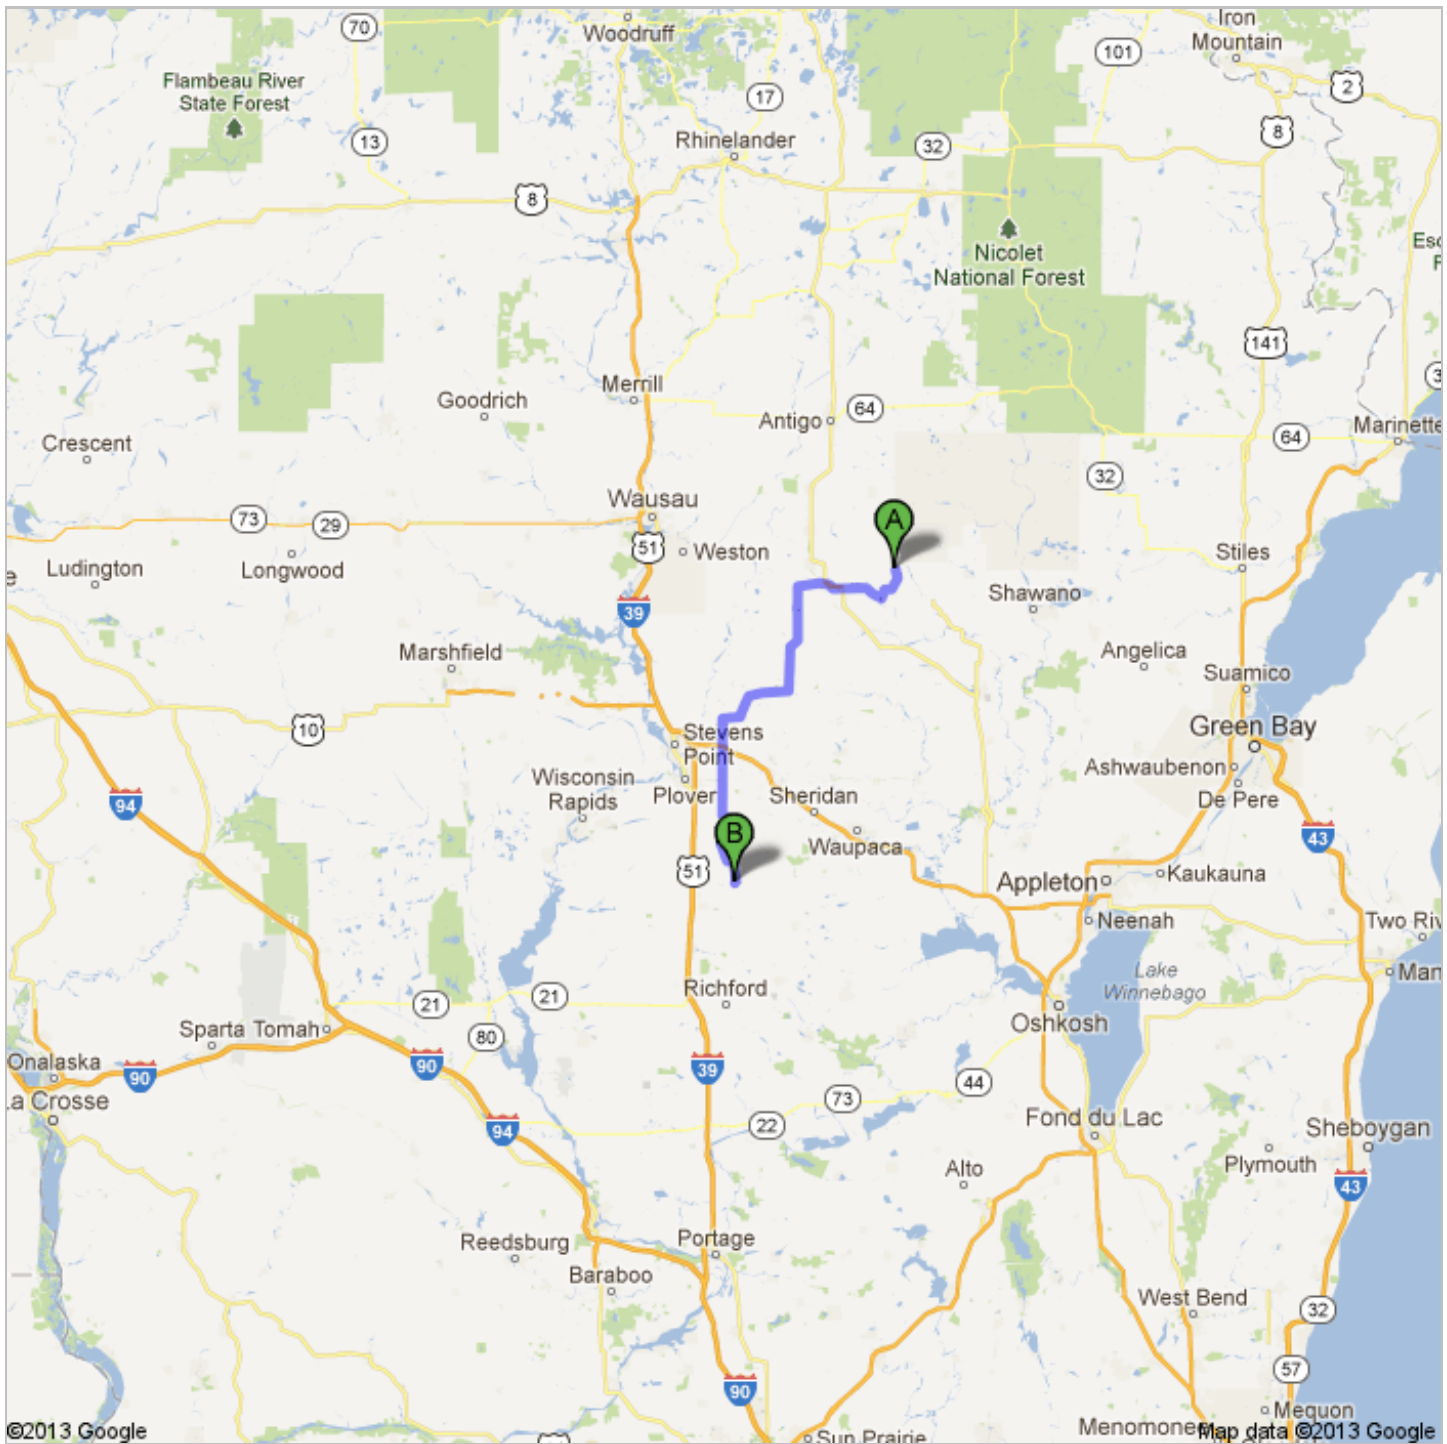

Directions to Almond Bancroft School District

1336 Elm Street, Almond, WI 54909

67.5 mi – about 1 hour 28 mins

Bowler School District to Almond Bancroft School District

A **Bowler High School**
 500 Almon Street, Bowler, WI 54416

1. Head **south** on **Almon St/County Rd D** toward **Witt-Birn Townline Rd**
 Continue to follow County Rd D
 About 2 mins

go 1.1 mi
 total 1.1 mi

➤ 2. Turn right onto **County Road J**
 About 8 mins

go 4.4 mi
 total 5.5 mi

29 3. Turn right onto **WI-29 Trunk W**
 About 6 mins

go 6.0 mi
 total 11.5 mi

45 4. Continue onto **US-45 N**
 About 2 mins

go 2.1 mi
 total 13.6 mi

29 5. Continue onto **WI-29 Trunk W**
About 4 mins

go 4.1 mi
total 17.7 mi

49 6. Turn left onto **WI-49 S/Willow Dr**
Continue to follow WI-49 S
About 17 mins

go 14.4 mi
total 32.0 mi

66 7. Turn right onto **WI-66 W/Grand Ave E**
Continue to follow WI-66 W
About 14 mins

go 11.0 mi
total 43.0 mi