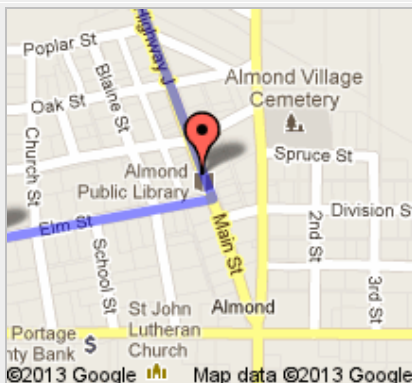

Directions to Almond Bancroft School District

1336 Elm Street, Almond, WI 54909

67.5 mi – about 1 hour 28 mins

Bowler School District to Almond Bancroft School District

A **Bowler High School**
 500 Almon Street, Bowler, WI 54416

↶ 8. Turn left onto **County Road J**
About 19 mins

go 12.8 mi
total 55.8 mi

54 9. Turn left onto **WI-54 E/Wisconsin 54 Trunk E/County Road J**
About 2 mins

go 0.7 mi
total 56.5 mi

➤ 10. Take the 1st right onto **County Road J**
About 5 mins

go 3.6 mi
total 60.1 mi

➤ 11. Turn right to stay on **County Road J**
About 1 min

go 0.8 mi
total 60.9 mi

➤ 12. Take the 1st left to stay on **County Road J**
About 5 mins

go 3.4 mi
total 64.3 mi

➤ 13. Turn right to stay on **County Road J**
About 4 mins

go 3.0 mi
total 67.3 mi

➤ 14. Turn right onto **Elm St**
Destination will be on the right
About 1 min

go 0.3 mi
total 67.5 mi

B **Almond Bancroft School District**
1336 Elm Street, Almond, WI 54909

These directions are for planning purposes only. You may find that construction projects, traffic, weather, or other events may cause conditions to differ from the map results, and you should plan your route accordingly. You must obey all signs or notices regarding your route.