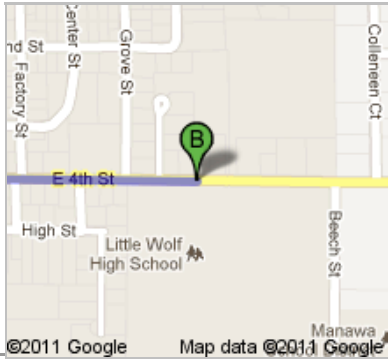

Directions to Little Wolf High School

Manawa, Wisconsin - (920) 596-2524

32.7 mi – about **53 mins**

Bowler SD to Little Wolf High School- Manawa SD

 500 S Almon St, Bowler, WI 54416

1. Head **south** on **Almon St/County Rd D** toward **School House Rd/Witt-Birn Townline Rd**
Continue to follow County Rd D
About 10 mins

go 5.9 mi
total 5.9 mi

 2. Turn **left** onto **WI-29 E/WI-29 Trunk E/Cty Hwy D**
About 1 min

go 0.5 mi
total 6.4 mi

 3. Take the 1st right onto **Big Lake Rd**
About 11 mins

go 5.9 mi
total 12.3 mi

 5. Turn right onto **Big Lake Rd**
About 5 mins

go 2.6 mi
total 15.1 mi

 6. Turn left onto **US-45 S**
About 1 min

go 0.3 mi
total 15.4 mi

 7. Take the 1st right onto **WI-110 S**
About 17 mins

go 13.4 mi
total 28.8 mi

9. Turn left onto **E 4th St**
About 1 min

go 0.3 mi
total 32.7 mi

B **Little Wolf High School**
Manawa, Wisconsin - (920) 596-2524

These directions are for planning purposes only. You may find that construction projects, traffic, weather, or other events may cause conditions to differ from the map results, and you should plan your route accordingly. You must obey all signs or notices regarding your route.