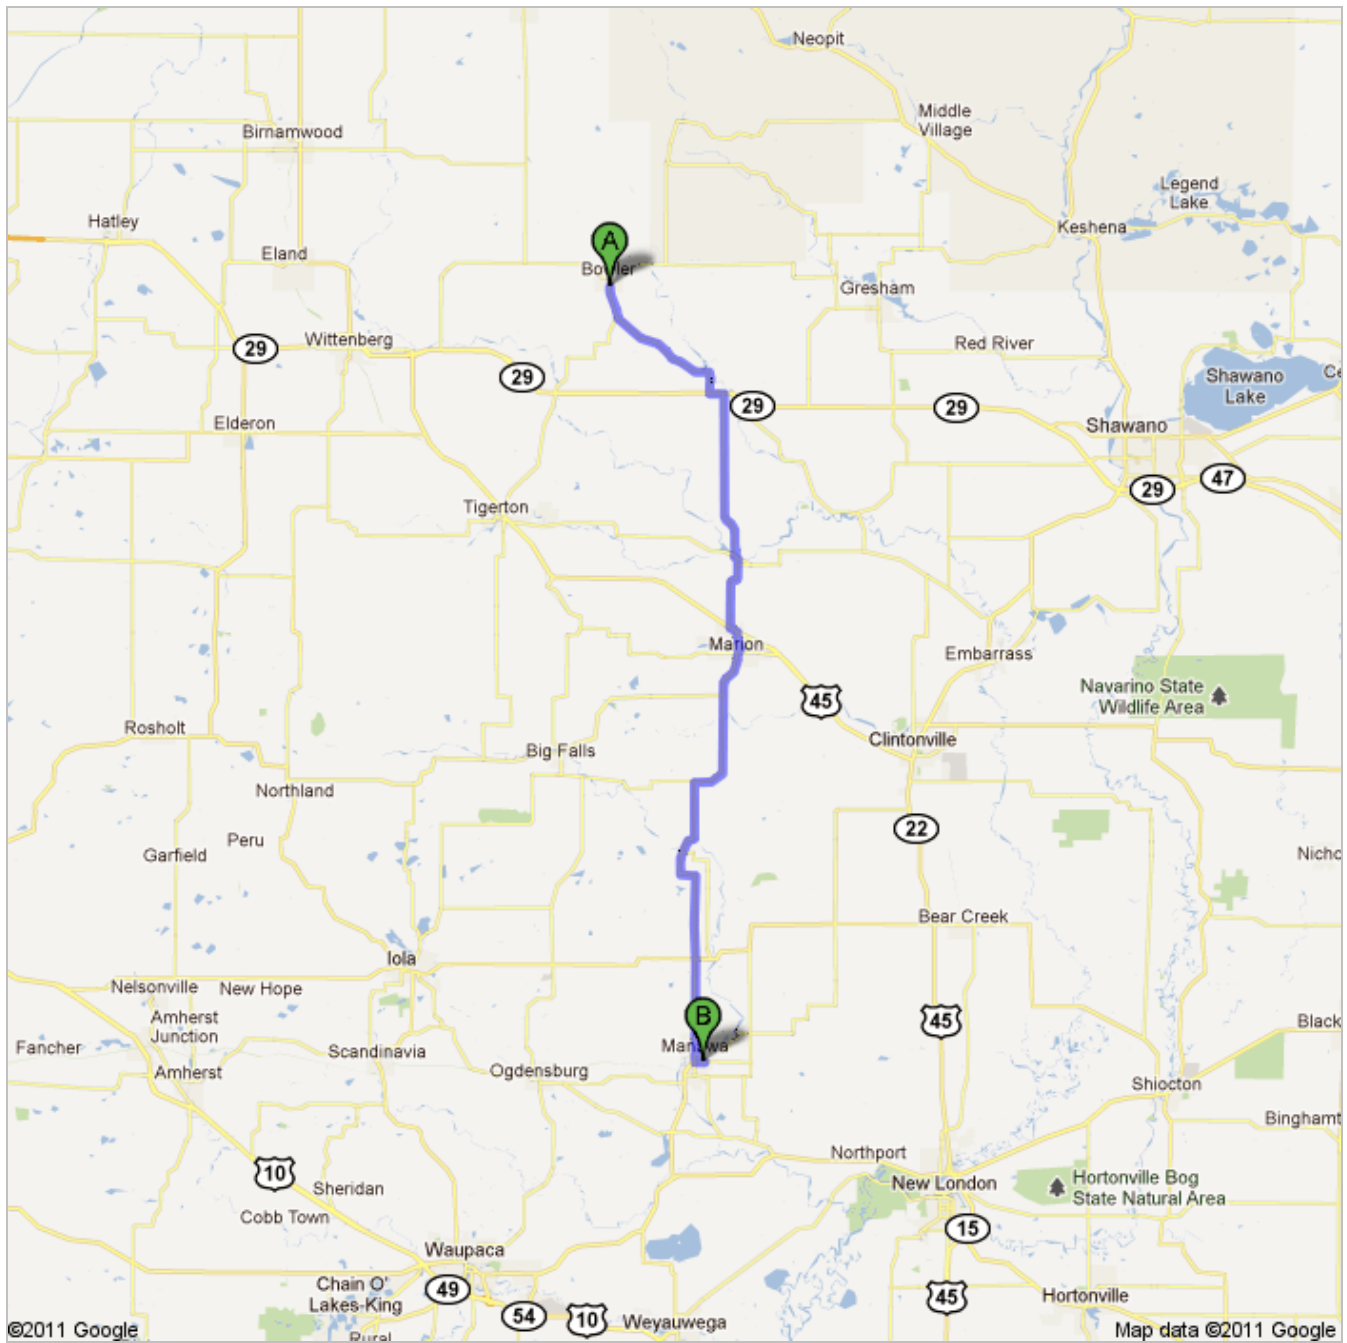

Directions to Little Wolf High School

Manawa, Wisconsin - (920) 596-2524

32.7 mi – about **53 mins**

Bowler SD to Little Wolf High School- Manawa SD

 500 S Almon St, Bowler, WI 54416

1. Head **south** on **Almon St/County Rd D** toward **School House Rd/Witt-Birn Townline Rd**
Continue to follow County Rd D
About 10 mins

go 5.9 mi
total 5.9 mi

 2. Turn **left** onto **WI-29 E/WI-29 Trunk E/Cty Hwy D**
About 1 min

go 0.5 mi
total 6.4 mi

 3. Take the 1st right onto **Big Lake Rd**
About 11 mins

go 5.9 mi
total 12.3 mi

 5. Turn right onto **Big Lake Rd**
About 5 mins

go 2.6 mi
total 15.1 mi

 6. Turn left onto **US-45 S**
About 1 min

go 0.3 mi
total 15.4 mi

 7. Take the 1st right onto **WI-110 S**
About 17 mins

go 13.4 mi
total 28.8 mi

9. Turn left onto **E 4th St**
About 1 min