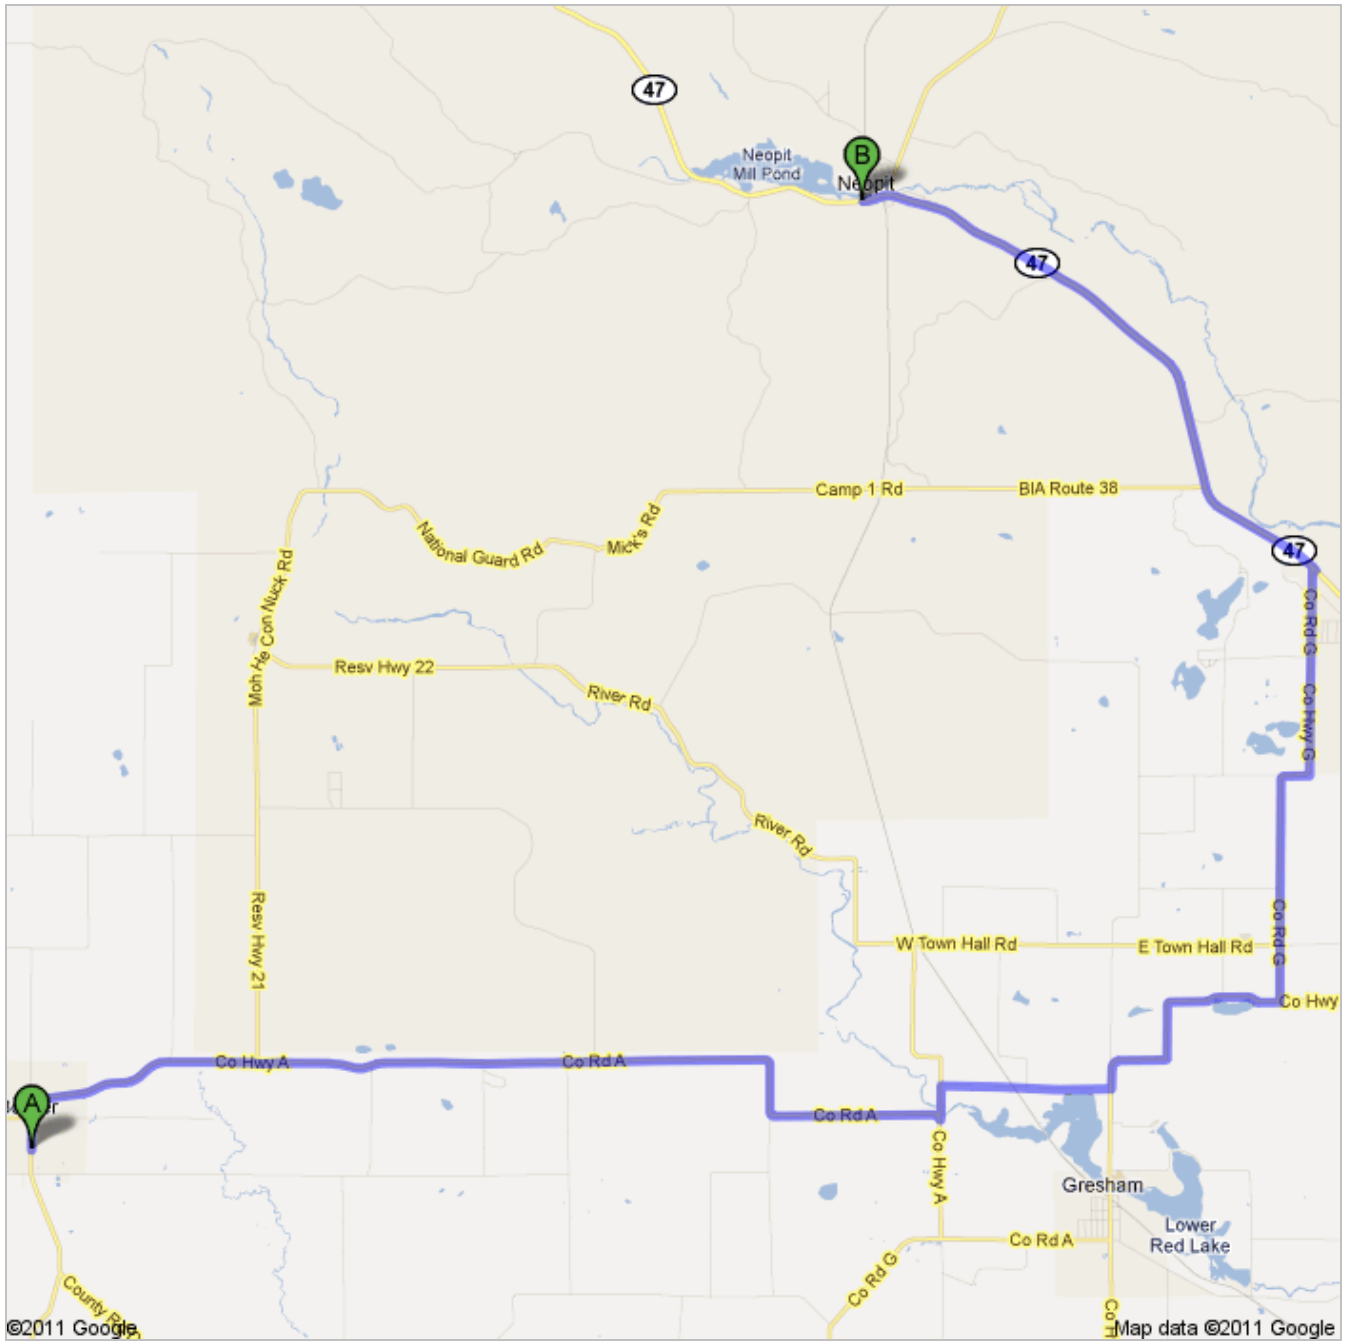

Directions to Menominee Tribal School

W6817 Church St, Neopit, WI 54150 - (715) 756-2354

22.6 mi – about 45 mins

Bowler SD to Menominee Tribal SD

 500 S Almon St, Bowler, WI 54416

1. Head **north** on **Almon St/County Rd D** toward **E Wall St**
Continue to follow Almon St
About 1 min

go 0.4 mi
total 0.4 mi

2. Continue straight onto **E Railroad St**
About 1 min

go 0.5 mi
total 0.9 mi

3. Continue onto **Co Rd A**
About 11 mins

go 6.1 mi
total 7.0 mi

5. Turn left to stay on **Co Rd A**
About 3 mins

go 1.5 mi
total 9.0 mi

6. Sharp left onto **Morgan Rd**
About 1 min

go 0.3 mi
total 9.3 mi

7. Take the 1st right onto **Upper Red Lake Rd**
About 4 mins

go 1.5 mi
total 10.8 mi

↶ 9. Turn left to stay on **Co Rd G**
About 4 mins

go 2.0 mi
total 15.0 mi

↷ 10. Keep right at the fork
About 1 min

go 0.3 mi
total 15.3 mi

↶ 11. Turn left to stay on **Co Rd G**
About 4 mins

go 1.8 mi
total 17.1 mi

B Menominee Tribal School
W6817 Church St, Neopit, WI 54150 - (715)
756-2354