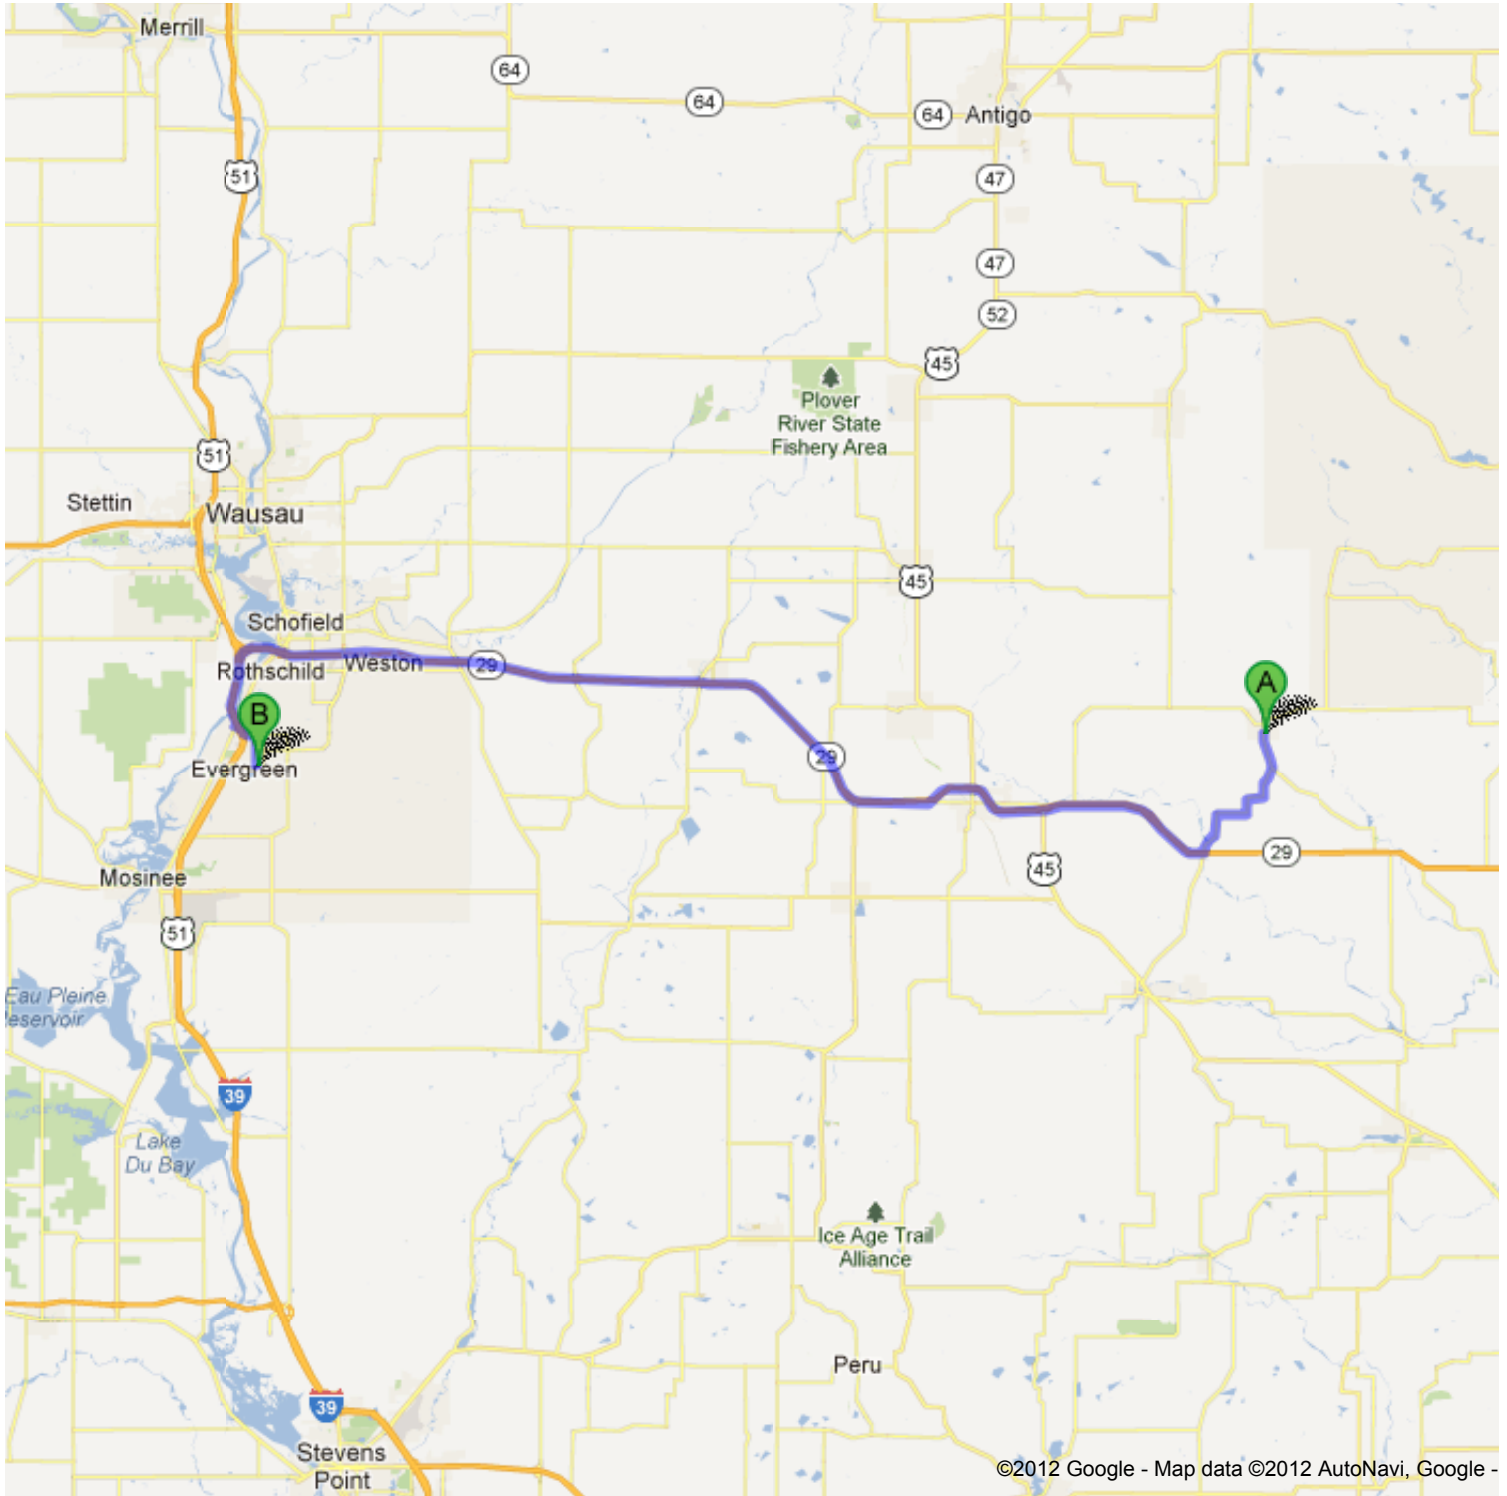

Directions to Northland Lutheran High School
2107 Tower Road, Kronenwetter, WI 54455
43.8 mi – about 53 mins

Bowler High School

500 Almon Street, Bowler, WI 54416

- 1. Head **south** on **Almon St/County Rd D** toward **School House Rd/Witt-Birn Townline Rd**
Continue to follow County Rd D
About 2 mins

go 1.1 mi
total 1.1 mi

- 2. Turn right onto **County Road J**
About 8 mins

go 4.4 mi
total 5.5 mi

- 3. Turn right onto **WI-29 W/WI-29 Trunk W**
About 33 mins

go 33.0 mi
total 38.5 mi

4. Take the exit on the left onto **I-39 S/US-51 S** toward **Stevens Point/Madison**
About 3 mins

go 2.8 mi
total 41.3 mi

5. Take exit **185** toward **US-51 BUS N**

go 0.2 mi
total 41.5 mi

6. Turn right onto **US-51 BUS N**
About 57 secs

go 0.3 mi
total 41.8 mi

7. Take the 1st right onto **Imperial Ave**

go 0.1 mi
total 42.0 mi

8. Turn right onto County Road XX
About 2 mins

go 0.9 mi
total 42.8 mi

9. Turn right onto Tower Rd
Destination will be on the right
About 3 mins

go 1.0 mi
total 43.8 mi

B Northland Lutheran High School
2107 Tower Road, Kronenwetter, WI 54455