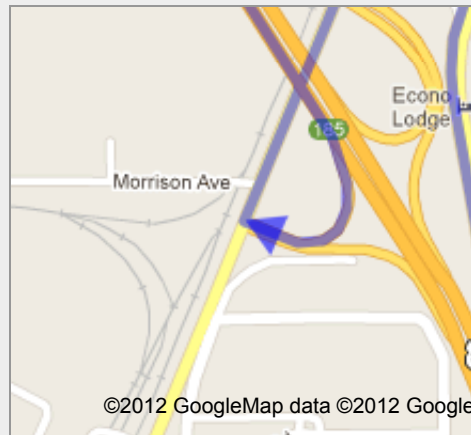

go 1.1 mi
total 1.1 mi

- 2. Turn right onto **County Road J**
About 8 mins

go 4.4 mi
total 5.5 mi

- 3. Turn right onto **WI-29 W/WI-29 Trunk W**
About 33 mins

go 33.0 mi
total 38.5 mi

4. Take the exit on the left onto **I-39 S/US-51 S** toward **Stevens Point/Madison**
About 3 mins

go 2.8 mi
total 41.3 mi

5. Take exit **185** toward **US-51 BUS N**

go 0.2 mi
total 41.5 mi

6. Turn right onto **US-51 BUS N**
About 57 secs

go 0.3 mi
total 41.8 mi

7. Take the 1st right onto **Imperial Ave**

go 0.1 mi
total 42.0 mi

8. Turn right onto County Road XX
About 2 mins

go 0.9 mi
total 42.8 mi

9. Turn right onto Tower Rd
Destination will be on the right
About 3 mins

go 1.0 mi
total 43.8 mi

B Northland Lutheran High School
2107 Tower Road, Kronenwetter, WI 54455

These directions are for planning purposes only. You may find that construction projects, traffic, weather, or other events may cause conditions to differ from the map results, and you should plan your route accordingly. You must obey all signs or notices regarding your route.