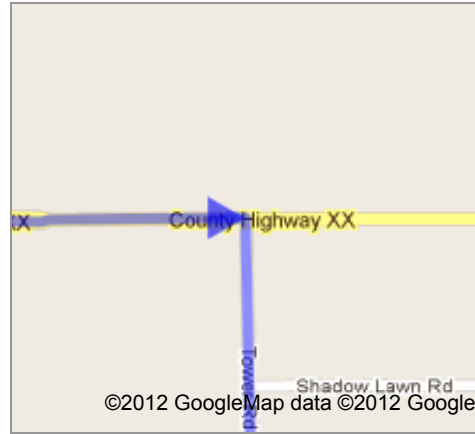

Directions to Northland Lutheran High School
2107 Tower Road, Kronenwetter, WI 54455
43.8 mi – about 53 mins

Bowler High School

500 Almon Street, Bowler, WI 54416

- 1. Head **south** on **Almon St/County Rd D** toward **School House Rd/Witt-Birn Townline Rd**
Continue to follow County Rd D
About 2 mins

go 1.1 mi
total 1.1 mi

- 2. Turn right onto **County Road J**
About 8 mins

go 4.4 mi
total 5.5 mi

- 3. Turn right onto **WI-29 W/WI-29 Trunk W**
About 33 mins

go 33.0 mi
total 38.5 mi

4. Take the exit on the left onto **I-39 S/US-51 S** toward **Stevens Point/Madison**
About 3 mins

go 2.8 mi
total 41.3 mi

5. Take exit **185** toward **US-51 BUS N**

go 0.2 mi
total 41.5 mi

6. Turn right onto **US-51 BUS N**
About 57 secs

go 0.3 mi
total 41.8 mi

7. Take the 1st right onto **Imperial Ave**

go 0.1 mi
total 42.0 mi

8. Turn right onto County Road XX
About 2 mins

go 0.9 mi
total 42.8 mi

9. Turn right onto Tower Rd
Destination will be on the right
About 3 mins

go 1.0 mi
total 43.8 mi

B Northland Lutheran High School
2107 Tower Road, Kronenwetter, WI 54455