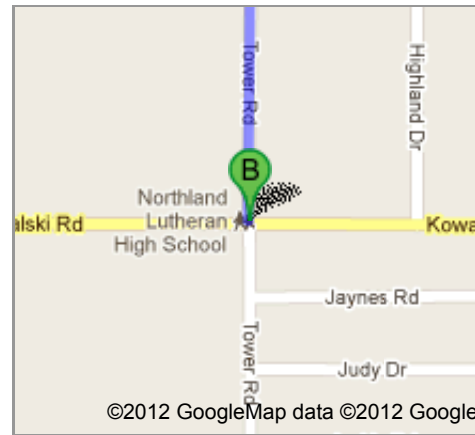

Directions to Northland Lutheran High School
2107 Tower Road, Kronenwetter, WI 54455
43.8 mi – about 53 mins

Bowler High School

500 Almon Street, Bowler, WI 54416

- 1. Head **south** on **Almon St/County Rd D** toward **School House Rd/Witt-Birn Townline Rd**
Continue to follow County Rd D
About 2 mins

go 1.1 mi
total 1.1 mi

- 2. Turn right onto **County Road J**
About 8 mins

go 4.4 mi
total 5.5 mi

- 3. Turn right onto **WI-29 W/WI-29 Trunk W**
About 33 mins

go 33.0 mi
total 38.5 mi

4. Take the exit on the left onto **I-39 S/US-51 S** toward **Stevens Point/Madison**
About 3 mins

go 2.8 mi
total 41.3 mi

5. Take exit **185** toward **US-51 BUS N**

go 0.2 mi
total 41.5 mi

6. Turn right onto **US-51 BUS N**
About 57 secs

go 0.3 mi
total 41.8 mi

7. Take the 1st right onto **Imperial Ave**

go 0.1 mi
total 42.0 mi

8. Turn right onto County Road XX
About 2 mins

go 0.9 mi
total 42.8 mi

9. Turn right onto Tower Rd
Destination will be on the right
About 3 mins

go 1.0 mi
total 43.8 mi

B Northland Lutheran High School
2107 Tower Road, Kronenwetter, WI 54455