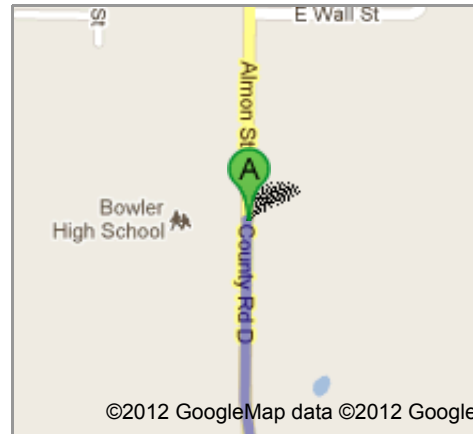

Directions to Northland Lutheran High School
2107 Tower Road, Kronenwetter, WI 54455
43.8 mi – about 53 mins

Bowler High School

500 Almon Street, Bowler, WI 54416

- 1. Head **south** on **Almon St/County Rd D** toward **School House Rd/Witt-Birn Townline Rd**
Continue to follow County Rd D
About 2 mins

go 1.1 mi
total 1.1 mi

- 2. Turn right onto **County Road J**
About 8 mins

go 4.4 mi
total 5.5 mi

- 3. Turn right onto **WI-29 W/WI-29 Trunk W**
About 33 mins

go 33.0 mi
total 38.5 mi

4. Take the exit on the left onto **I-39 S/US-51 S** toward **Stevens Point/Madison**
About 3 mins

go 2.8 mi
total 41.3 mi

5. Take exit **185** toward **US-51 BUS N**

go 0.2 mi
total 41.5 mi

6. Turn right onto **US-51 BUS N**
About 57 secs

go 0.3 mi
total 41.8 mi

7. Take the 1st right onto **Imperial Ave**

go 0.1 mi
total 42.0 mi

8. Turn right onto County Road XX
About 2 mins

go 0.9 mi
total 42.8 mi

9. Turn right onto Tower Rd
Destination will be on the right
About 3 mins

go 1.0 mi
total 43.8 mi

B Northland Lutheran High School
2107 Tower Road, Kronenwetter, WI 54455