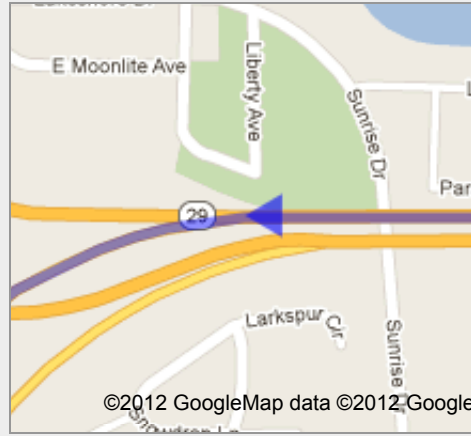

Directions to Northland Lutheran High School
2107 Tower Road, Kronenwetter, WI 54455
43.8 mi – about 53 mins

Bowler High School

500 Almon Street, Bowler, WI 54416

- 1. Head **south** on **Almon St/County Rd D** toward **School House Rd/Witt-Birn Townline Rd**
Continue to follow County Rd D
About 2 mins

go 1.1 mi
total 1.1 mi

- 2. Turn right onto **County Road J**
About 8 mins

go 4.4 mi
total 5.5 mi

- 3. Turn right onto **WI-29 W/WI-29 Trunk W**
About 33 mins

go 33.0 mi
total 38.5 mi

4. Take the exit on the left onto **I-39 S/US-51 S** toward **Stevens Point/Madison**
About 3 mins

go 2.8 mi
total 41.3 mi

5. Take exit **185** toward **US-51 BUS N**

go 0.2 mi
total 41.5 mi

6. Turn right onto **US-51 BUS N**
About 57 secs

go 0.3 mi
total 41.8 mi

7. Take the 1st right onto **Imperial Ave**

go 0.1 mi
total 42.0 mi

8. Turn right onto County Road XX
About 2 mins

go 0.9 mi
total 42.8 mi

9. Turn right onto Tower Rd
Destination will be on the right
About 3 mins

go 1.0 mi
total 43.8 mi

B Northland Lutheran High School
2107 Tower Road, Kronenwetter, WI 54455