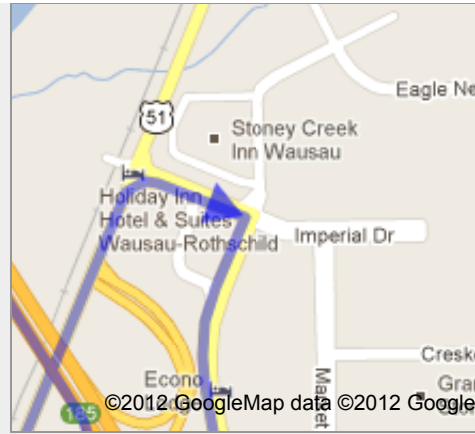

Directions to Northland Lutheran High School
2107 Tower Road, Kronenwetter, WI 54455
43.8 mi – about 53 mins

Bowler High School

500 Almon Street, Bowler, WI 54416

- 1. Head **south** on **Almon St/County Rd D** toward **School House Rd/Witt-Birn Townline Rd**
Continue to follow County Rd D
About 2 mins

go 1.1 mi
total 1.1 mi

- 2. Turn right onto **County Road J**
About 8 mins

go 4.4 mi
total 5.5 mi

- 3. Turn right onto **WI-29 W/WI-29 Trunk W**
About 33 mins

go 33.0 mi
total 38.5 mi

4. Take the exit on the left onto **I-39 S/US-51 S** toward **Stevens Point/Madison**
About 3 mins

go 2.8 mi
total 41.3 mi

5. Take exit **185** toward **US-51 BUS N**

go 0.2 mi
total 41.5 mi

6. Turn right onto **US-51 BUS N**
About 57 secs

go 0.3 mi
total 41.8 mi

7. Take the 1st right onto **Imperial Ave**

go 0.1 mi
total 42.0 mi

8. Turn right onto County Road XX
About 2 mins

go 0.9 mi
total 42.8 mi

9. Turn right onto Tower Rd
Destination will be on the right
About 3 mins

go 1.0 mi
total 43.8 mi

B Northland Lutheran High School
2107 Tower Road, Kronenwetter, WI 54455