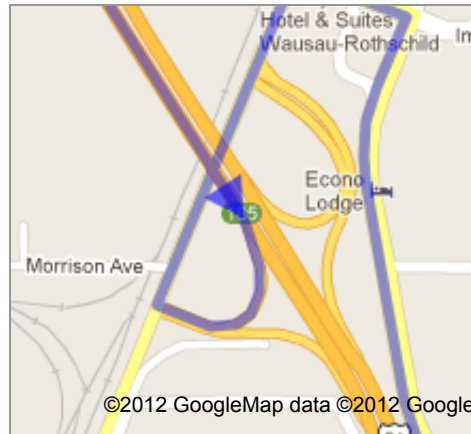

Directions to Northland Lutheran High School
2107 Tower Road, Kronenwetter, WI 54455
43.8 mi – about 53 mins

Bowler High School

500 Almon Street, Bowler, WI 54416

- 1. Head **south** on **Almon St/County Rd D** toward **School House Rd/Witt-Birn Townline Rd**
Continue to follow County Rd D
About 2 mins

go 1.1 mi
total 1.1 mi

- 2. Turn right onto **County Road J**
About 8 mins

go 4.4 mi
total 5.5 mi

- 3. Turn right onto **WI-29 W/WI-29 Trunk W**
About 33 mins

go 33.0 mi
total 38.5 mi

4. Take the exit on the left onto **I-39 S/US-51 S** toward **Stevens Point/Madison**
About 3 mins

go 2.8 mi
total 41.3 mi

5. Take exit **185** toward **US-51 BUS N**

go 0.2 mi
total 41.5 mi

6. Turn right onto **US-51 BUS N**
About 57 secs

go 0.3 mi
total 41.8 mi

7. Take the 1st right onto **Imperial Ave**

go 0.1 mi
total 42.0 mi

8. Turn right onto County Road XX
About 2 mins

go 0.9 mi
total 42.8 mi

9. Turn right onto Tower Rd
Destination will be on the right
About 3 mins

go 1.0 mi
total 43.8 mi

B Northland Lutheran High School
2107 Tower Road, Kronenwetter, WI 54455