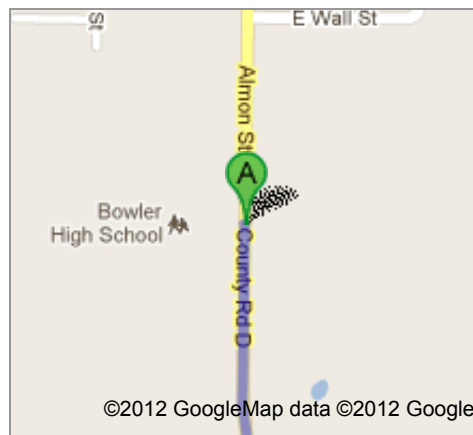

Directions to Northland Lutheran High School
2107 Tower Road, Kronenwetter, WI 54455
43.8 mi – about 53 mins

Bowler High School

500 Almon Street, Bowler, WI 54416

- 1. Head **south** on **Almon St/County Rd D** toward **School House Rd/Witt-Birn Townline Rd**
Continue to follow County Rd D
About 2 mins

go 1.1 mi
total 1.1 mi

- 2. Turn right onto **County Road J**
About 8 mins

go 4.4 mi
total 5.5 mi

- 3. Turn right onto **WI-29 W/WI-29 Trunk W**
About 33 mins

go 33.0 mi
total 38.5 mi

4. Take the exit on the left onto **I-39 S/US-51 S** toward **Stevens Point/Madison**
About 3 mins

go 2.8 mi
total 41.3 mi

5. Take exit **185** toward **US-51 BUS N**

go 0.2 mi
total 41.5 mi

6. Turn right onto **US-51 BUS N**
About 57 secs

go 0.3 mi
total 41.8 mi

7. Take the 1st right onto **Imperial Ave**

go 0.1 mi
total 42.0 mi

8. Turn right onto County Road XX
About 2 mins

go 0.9 mi
total 42.8 mi

9. Turn right onto Tower Rd
Destination will be on the right
About 3 mins

go 1.0 mi
total 43.8 mi

B Northland Lutheran High School
2107 Tower Road, Kronenwetter, WI 54455