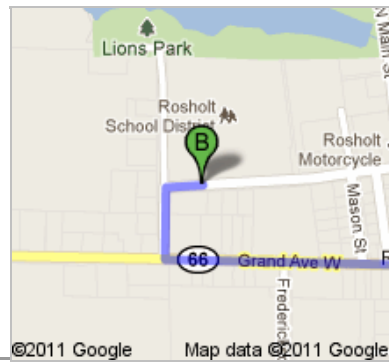

Directions to Rosholt High School
Rosholt, Wisconsin - (715) 677-4541
34.4 mi – about 44 mins

Bowler SD to Rosholt High School

A 500 S Almon St, Bowler, WI 54416

1. Head **south** on **Almon St/County Rd D** toward **School House Rd/Witt-Birn Townline Rd**
Continue to follow County Rd D
About 2 mins

go 1.1 mi
total 1.1 mi

↗ 2. Turn right onto **Co Rd J**
About 8 mins

go 4.4 mi
total 5.5 mi

29 3. Turn right onto **WI-29 W/WI-29 Trunk W**
About 12 mins

go 12.2 mi
total 17.7 mi

66 5. Turn right onto **WI-66 W/Grand Ave E**
About 4 mins

go 2.3 mi
total 34.3 mi

↗ 6. Turn right onto **State St**

go 456 ft
total 34.4 mi

↗ 7. Take the 1st right onto **W Randolph St**
Destination will be on the left

go 236 ft
total 34.4 mi

B **Rosholt High School**
Rosholt, Wisconsin - (715) 677-4541

These directions are for planning purposes only. You may find that construction projects, traffic, weather, or other events may cause conditions to differ from the map results, and you should plan your route accordingly. You must obey all signs or notices regarding your route.