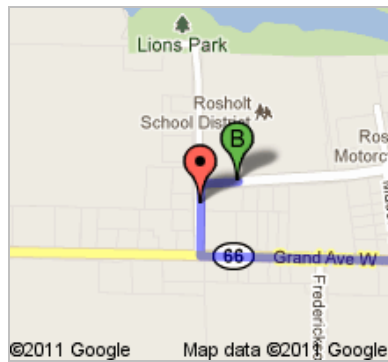

Directions to Rosholt High School
Rosholt, Wisconsin - (715) 677-4541
34.4 mi – about 44 mins

Bowler SD to Rosholt High School

A 500 S Almon St, Bowler, WI 54416

1. Head **south** on **Almon St/County Rd D** toward **School House Rd/Witt-Birn Townline Rd**
Continue to follow County Rd D
About 2 mins

go 1.1 mi
total 1.1 mi

↗ 2. Turn right onto **Co Rd J**
About 8 mins

go 4.4 mi
total 5.5 mi

29 3. Turn right onto **WI-29 W/WI-29 Trunk W**
About 12 mins

go 12.2 mi
total 17.7 mi

66 5. Turn right onto **WI-66 W/Grand Ave E**
About 4 mins

go 2.3 mi
total 34.3 mi

↗ 6. Turn right onto **State St**

go 456 ft
total 34.4 mi

↗ 7. Take the 1st right onto **W Randolph St**
Destination will be on the left

go 236 ft
total 34.4 mi

B **Rosholt High School**
Rosholt, Wisconsin - (715) 677-4541

These directions are for planning purposes only. You may find that construction projects, traffic, weather, or other events may cause conditions to differ from the map results, and you should plan your route accordingly. You must obey all signs or notices regarding your route.