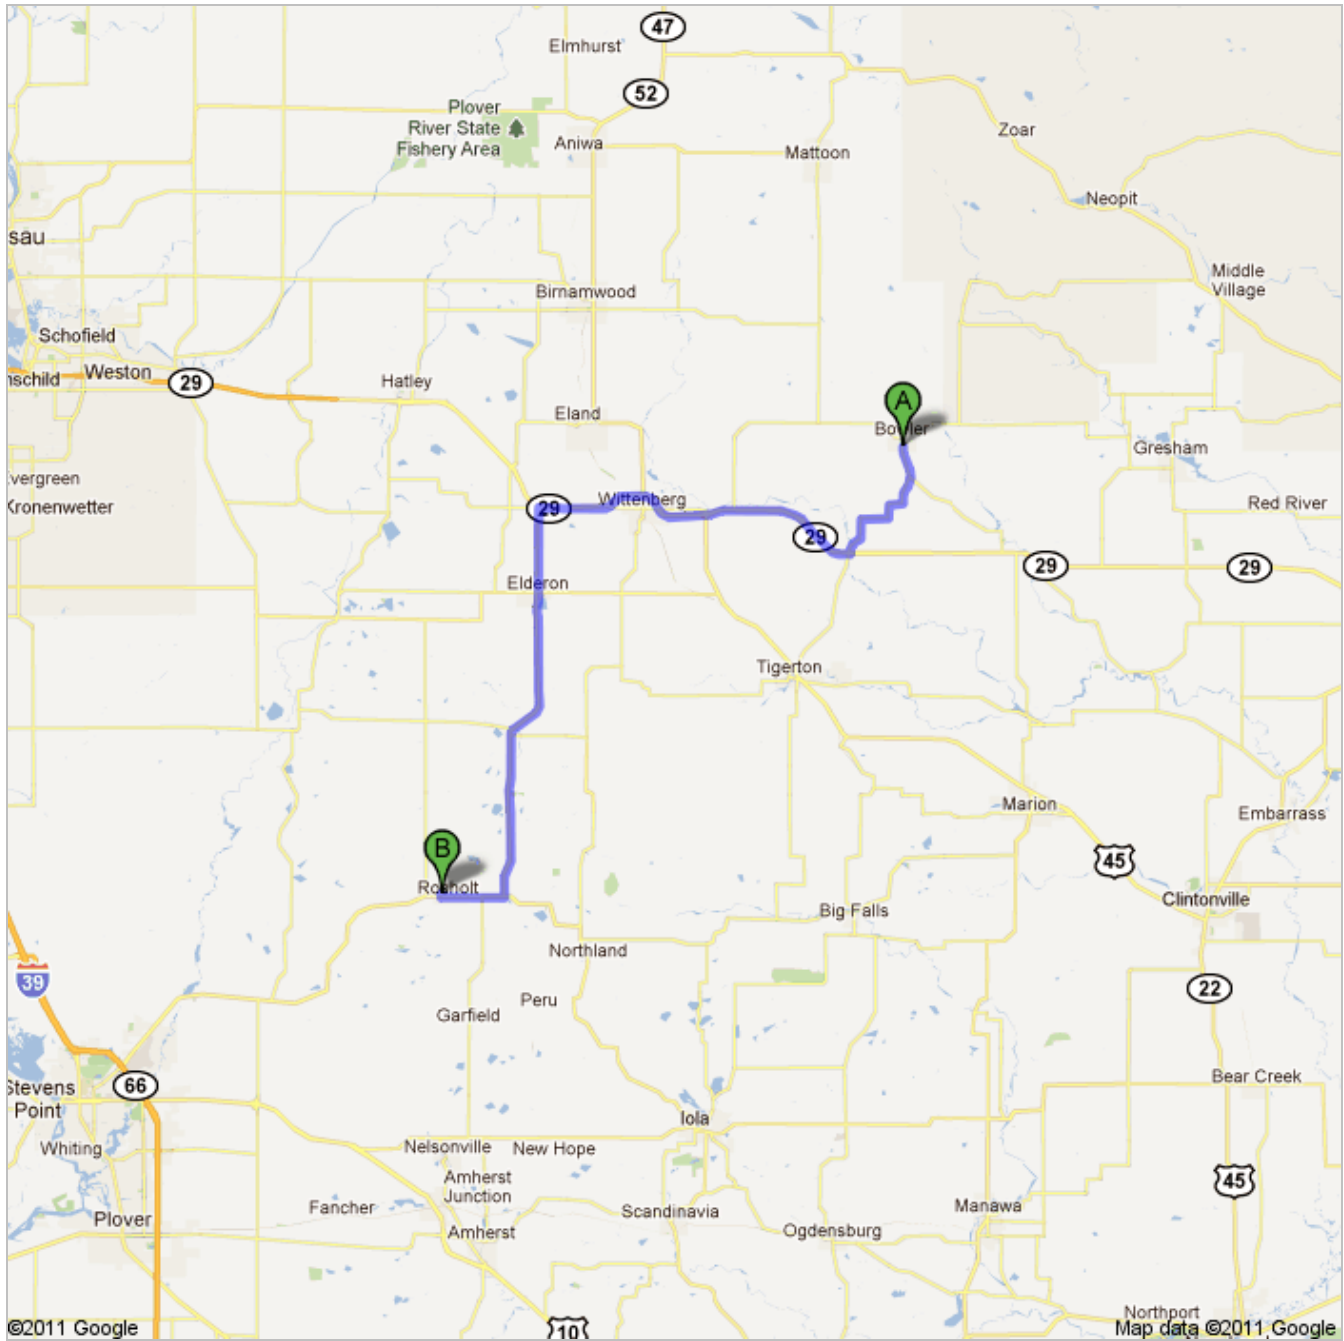

Directions to Rosholt High School
Rosholt, Wisconsin - (715) 677-4541
34.4 mi – about 44 mins

Bowler SD to Rosholt High School

A 500 S Almon St, Bowler, WI 54416

1. Head **south** on **Almon St/County Rd D** toward **School House Rd/Witt-Birn Townline Rd**
Continue to follow County Rd D
About 2 mins

go 1.1 mi
total 1.1 mi

↗ 2. Turn right onto **Co Rd J**
About 8 mins

go 4.4 mi
total 5.5 mi

29 3. Turn right onto **WI-29 W/WI-29 Trunk W**
About 12 mins

go 12.2 mi
total 17.7 mi

66 5. Turn right onto **WI-66 W/Grand Ave E**
About 4 mins

go 2.3 mi
total 34.3 mi

↗ 6. Turn right onto **State St**

go 456 ft
total 34.4 mi

↗ 7. Take the 1st right onto **W Randolph St**
Destination will be on the left

go 236 ft
total 34.4 mi

B **Rosholt High School**
Rosholt, Wisconsin - (715) 677-4541

These directions are for planning purposes only. You may find that construction projects, traffic, weather, or other events may cause conditions to differ from the map results, and you should plan your route accordingly. You must obey all signs or notices regarding your route.