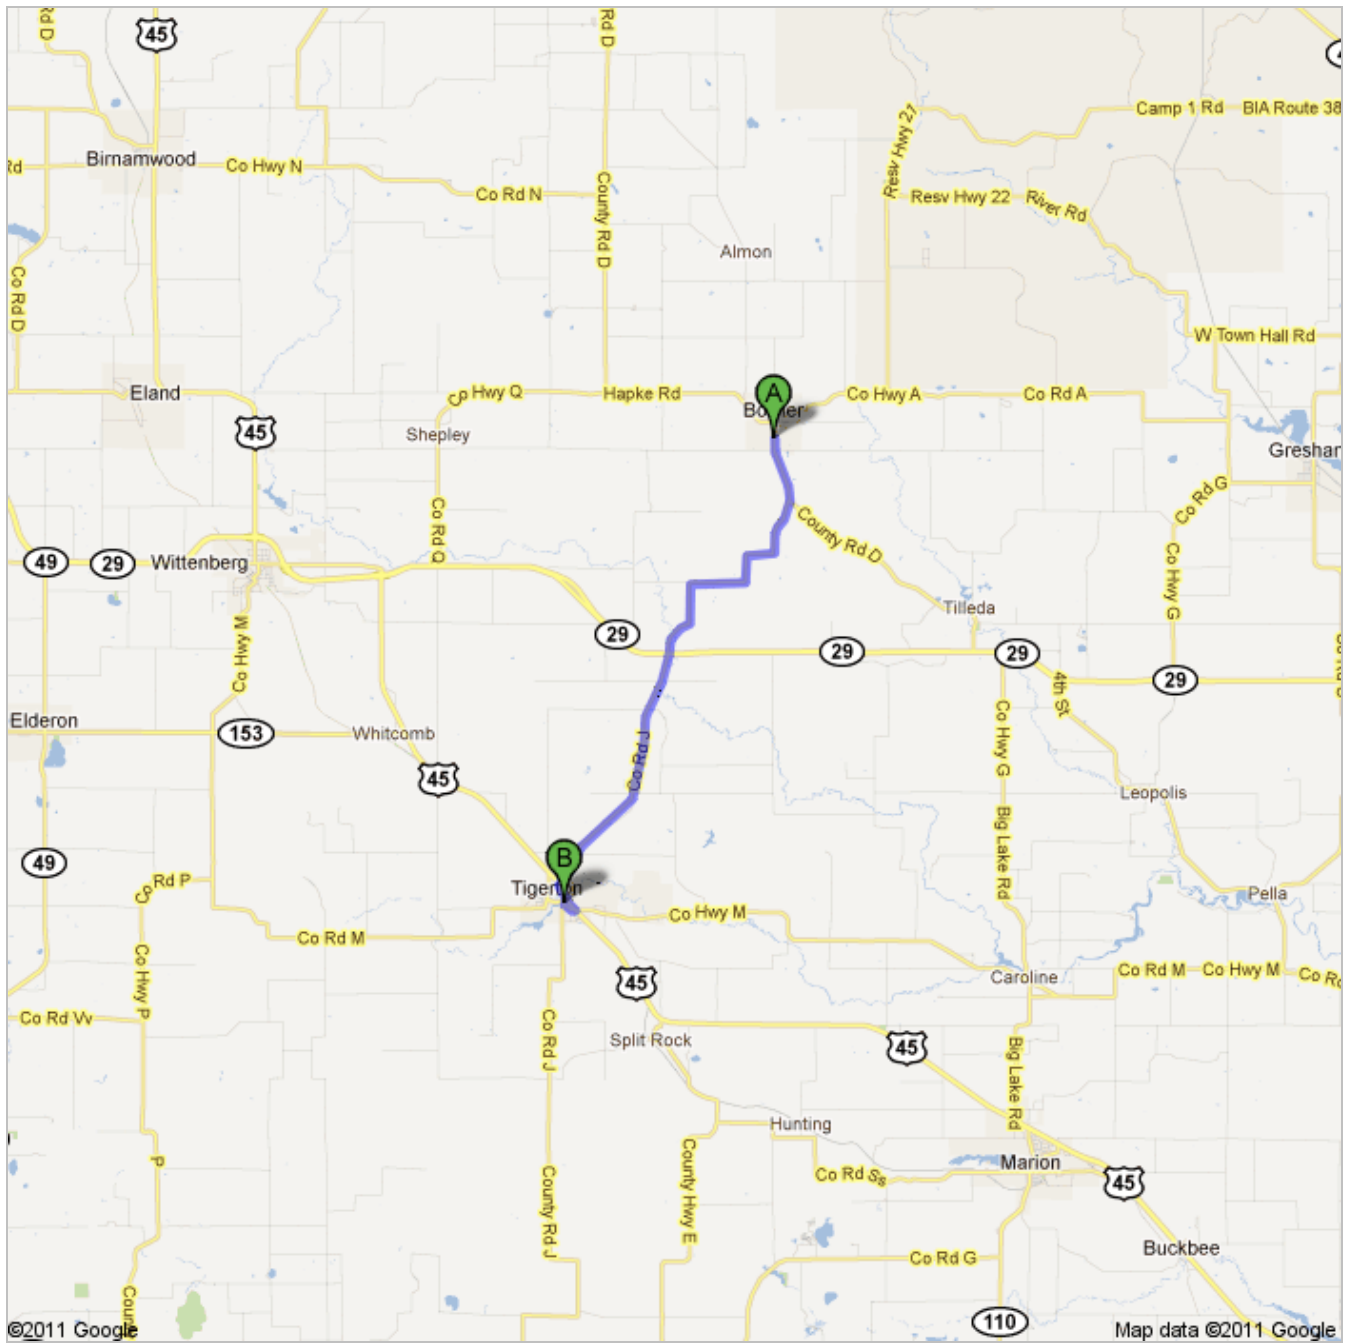

Directions to School District of Tigerton

213 Spaulding Street, Tigerton, WI 54486 - (715) 535-4041

11.0 mi – about 22 mins

Bowler SD to Tigerton High School, Tigerton, WI

 500 S Almon St, Bowler, WI 54416

1. Head **south** on **Almon St/County Rd D** toward **School House Rd/Witt-Birn Townline Rd**
Continue to follow County Rd D
About 2 mins

go 1.1 mi
total 1.1 mi

 2. Turn **right** onto **Co Rd J**
About 18 mins

go 9.1 mi
total 10.2 mi

 3. Turn **left** onto **US-45 S**
About 2 mins

go 0.5 mi
total 10.8 mi

B **School District of Tigerton**
213 Spaulding Street, Tigerton, WI
54486 - (715) 535-4041

These directions are for planning purposes only. You may find that construction projects, traffic, weather, or other events may cause conditions to differ from the map results, and you should plan your route accordingly. You must obey all signs or notices regarding your route.