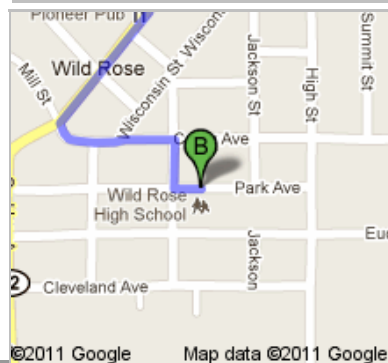

go 2.6 mi
total 15.1 mi

6. Turn left onto **US-45 S**
About 1 min

go 0.3 mi
total 15.4 mi

7. Take the 1st right onto **WI-110 S**
About 17 mins

go 13.4 mi
total 28.8 mi

110 9. Slight right onto **WI-110 S/WI-22 S/Depot St**
Continue to follow WI-110 S/WI-22 S
About 6 mins

go 4.5 mi
total 36.8 mi

22 10. Turn right onto **WI-110 S/WI-22 S/WI-54 W/WI-54 Trunk W**
Continue to follow WI-22 S/WI-54 W/WI-54 Trunk W
About 8 mins

go 6.6 mi
total 43.4 mi

22 11. At the traffic circle, take the **2nd** exit onto **WI-22 S/WI-54 W**
About 3 mins

go 1.6 mi
total 45.0 mi

↗ 13. Take the **WI-22 S/County Rd K** exit toward **Waupaca/Wild Rose/King/Veterans Home**

go 0.3 mi
total 47.9 mi

22 14. Turn left onto **WI-22 S/County Rd K**
Continue to follow WI-22 S
About 21 mins

go 16.8 mi
total 64.7 mi

↙ 15. Turn left onto **Carey Ave**
About 1 min

go 0.2 mi
total 64.9 mi

17. Take the 1st left onto **Park Ave**
Destination will be on the right

go 177 ft
total 65.0 mi

B Wild Rose High School
Wild Rose, Wisconsin - (920) 622-4201