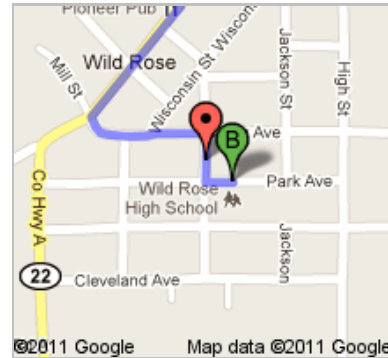

go 2.6 mi
total 15.1 mi

6. Turn left onto **US-45 S**
About 1 min

go 0.3 mi
total 15.4 mi

7. Take the 1st right onto **WI-110 S**
About 17 mins

go 13.4 mi
total 28.8 mi

110 9. Slight right onto **WI-110 S/WI-22 S/Depot St**
Continue to follow WI-110 S/WI-22 S
About 6 mins

go 4.5 mi
total 36.8 mi

22 10. Turn right onto **WI-110 S/WI-22 S/WI-54 W/WI-54 Trunk W**
Continue to follow WI-22 S/WI-54 W/WI-54 Trunk W
About 8 mins

go 6.6 mi
total 43.4 mi

22 11. At the traffic circle, take the **2nd** exit onto **WI-22 S/WI-54 W**
About 3 mins

go 1.6 mi
total 45.0 mi

↗ 13. Take the **WI-22 S/County Rd K** exit toward **Waupaca/Wild Rose/King/Veterans Home**

go 0.3 mi
total 47.9 mi

22 14. Turn left onto **WI-22 S/County Rd K**
Continue to follow WI-22 S
About 21 mins

go 16.8 mi
total 64.7 mi

↙ 15. Turn left onto **Carey Ave**
About 1 min

go 0.2 mi
total 64.9 mi

17. Take the 1st left onto **Park Ave**
Destination will be on the right

go 177 ft
total 65.0 mi

B Wild Rose High School
Wild Rose, Wisconsin - (920) 622-4201