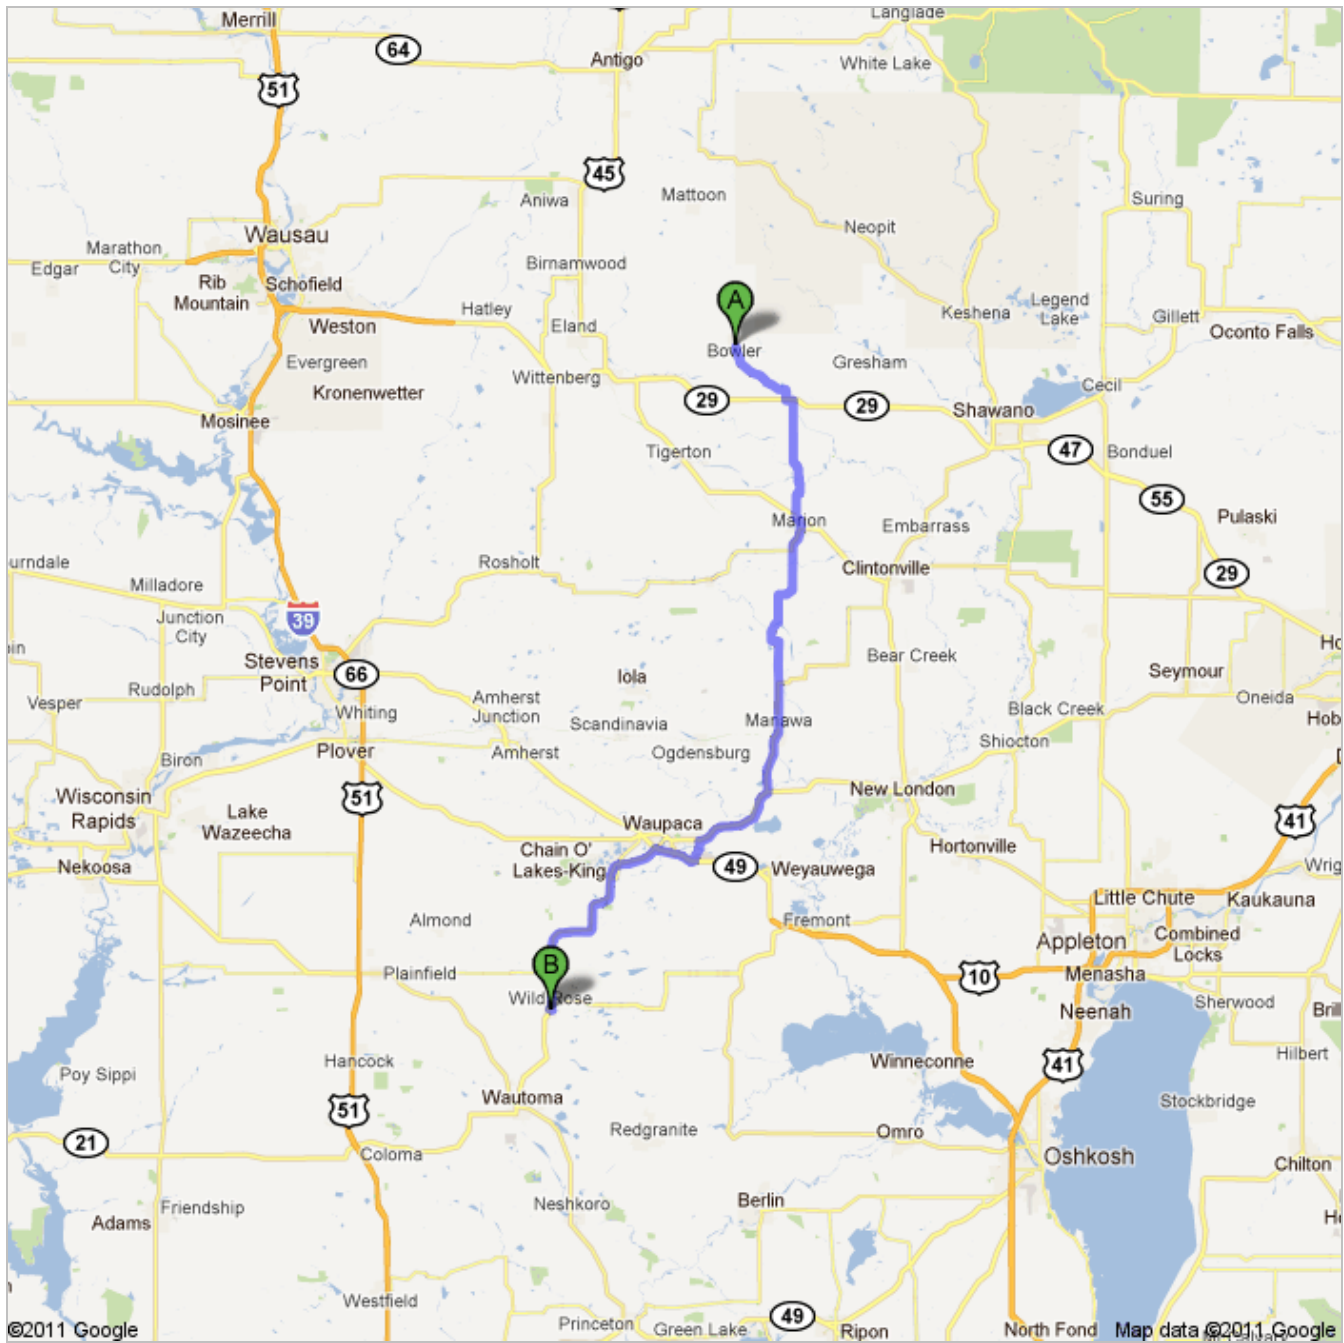

Directions to Wild Rose High School
Wild Rose, Wisconsin - (920) 622-4201
65.0 mi – about **1 hour 34 mins**

Bowler SD to Wild Rose High School

 500 S Almon St, Bowler, WI 54416

1. Head **south** on **Almon St/County Rd D** toward **School House Rd/Witt-Birn Townline Rd**
Continue to follow County Rd D
About 10 mins

go 5.9 mi
total 5.9 mi

2. Turn left onto **WI-29 E/WI-29 Trunk E/Cty Hwy D**
About 1 min

go 0.5 mi
total 6.4 mi

3. Take the 1st right onto **Big Lake Rd**
About 11 mins

go 5.9 mi
total 12.3 mi

5. Turn right onto **Big Lake Rd**
About 5 mins

go 2.6 mi
total 15.1 mi

6. Turn left onto **US-45 S**
About 1 min

go 0.3 mi
total 15.4 mi

7. Take the 1st right onto **WI-110 S**
About 17 mins

go 13.4 mi
total 28.8 mi

110 9. Slight right onto **WI-110 S/WI-22 S/Depot St**
Continue to follow WI-110 S/WI-22 S
About 6 mins

go 1.6 mi
total 45.0 mi

↗ 13. Take the **WI-22 S/County Rd K** exit toward **Waupaca/Wild Rose/King/Veterans Home**

go 0.3 mi
total 47.9 mi

22 14. Turn left onto **WI-22 S/County Rd K**
Continue to follow WI-22 S
About 21 mins