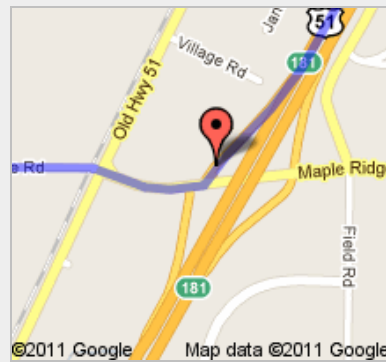

### Directions to Wisconsin Valley Lutheran High School

601 Maple Ridge Road, Mosinee, WI 54455-9272 - (715) 693-2693

45.9 mi – about 52 mins

Bowler SD to Wisconsin Valley Lutheran High School, Mosinee, WI

 500 S Almon St, Bowler, WI 54416

1. Head **south** on **Almon St/County Rd D** toward **School House Rd/Witt-Birn Townline Rd**  
Continue to follow County Rd D  
About 2 mins

go 1.1 mi  
total 1.1 mi

 2. Turn right onto **Co Rd J**  
About 8 mins

go 4.4 mi  
total 5.5 mi

 3. Turn right onto **WI-29 W/WI-29 Trunk W**  
About 33 mins

go 33.0 mi  
total 38.5 mi

**5. Take exit 181 for Maple Ridge Rd**

go 0.2 mi  
total 45.4 mi

**6. Turn right onto Maple Ridge Rd**  
Destination will be on the left  
About 2 mins

go 0.5 mi  
total 45.9 mi

**B Wisconsin Valley Lutheran High School**  
601 Maple Ridge Road, Mosinee, WI  
54455-9272 - (715) 693-2693

These directions are for planning purposes only. You may find that construction projects, traffic, weather, or other events may cause conditions to differ from the map results, and you should plan your route accordingly. You must obey all signs or notices regarding your route.