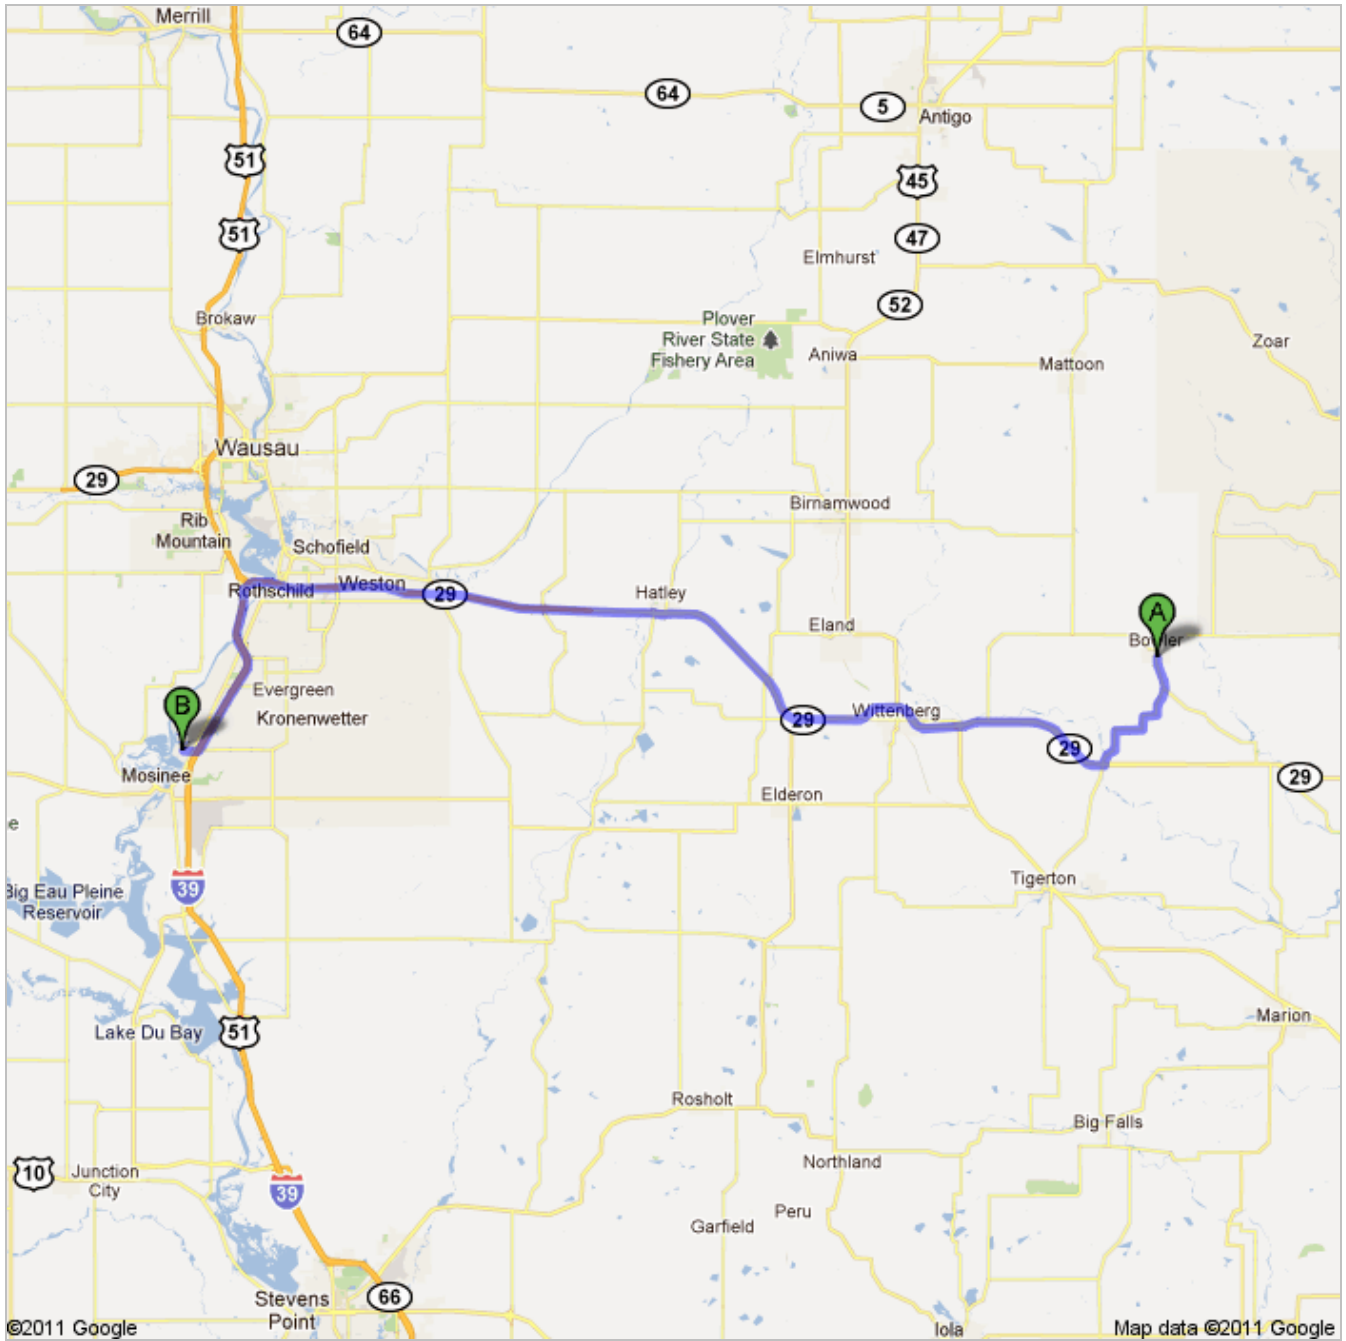

### Directions to Wisconsin Valley Lutheran High School

601 Maple Ridge Road, Mosinee, WI 54455-9272 - (715) 693-2693

45.9 mi – about 52 mins

Bowler SD to Wisconsin Valley Lutheran High School, Mosinee, WI

 500 S Almon St, Bowler, WI 54416

1. Head **south** on **Almon St/County Rd D** toward **School House Rd/Witt-Birn Townline Rd**  
Continue to follow County Rd D  
About 2 mins

go 1.1 mi  
total 1.1 mi

 2. Turn right onto **Co Rd J**  
About 8 mins

go 4.4 mi  
total 5.5 mi

 3. Turn right onto **WI-29 W/WI-29 Trunk W**  
About 33 mins

go 33.0 mi  
total 38.5 mi

**5. Take exit 181 for Maple Ridge Rd**

go 0.2 mi  
total 45.4 mi

**6. Turn right onto Maple Ridge Rd**  
Destination will be on the left  
About 2 mins