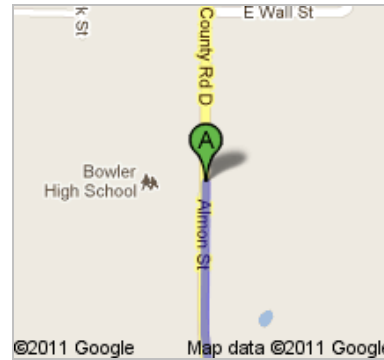

### Directions to Wisconsin Valley Lutheran High School

601 Maple Ridge Road, Mosinee, WI 54455-9272 - (715) 693-2693

45.9 mi – about 52 mins

Bowler SD to Wisconsin Valley Lutheran High School, Mosinee, WI

 500 S Almon St, Bowler, WI 54416

1. Head **south** on **Almon St/County Rd D** toward **School House Rd/Witt-Birn Townline Rd**  
Continue to follow County Rd D  
About 2 mins

go 1.1 mi  
total 1.1 mi

 2. Turn right onto **Co Rd J**  
About 8 mins

go 4.4 mi  
total 5.5 mi

 3. Turn right onto **WI-29 W/WI-29 Trunk W**  
About 33 mins

go 33.0 mi  
total 38.5 mi

**5. Take exit 181 for Maple Ridge Rd**

go 0.2 mi  
total 45.4 mi

**6. Turn right onto Maple Ridge Rd**  
Destination will be on the left  
About 2 mins

go 0.5 mi  
total 45.9 mi

**B Wisconsin Valley Lutheran High School**  
601 Maple Ridge Road, Mosinee, WI  
54455-9272 - (715) 693-2693

These directions are for planning purposes only. You may find that construction projects, traffic, weather, or other events may cause conditions to differ from the map results, and you should plan your route accordingly. You must obey all signs or notices regarding your route.