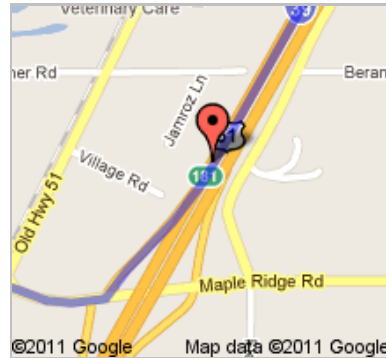

### Directions to Wisconsin Valley Lutheran High School

601 Maple Ridge Road, Mosinee, WI 54455-9272 - (715) 693-2693

45.9 mi – about 52 mins

Bowler SD to Wisconsin Valley Lutheran High School, Mosinee, WI

 500 S Almon St, Bowler, WI 54416

1. Head **south** on **Almon St/County Rd D** toward **School House Rd/Witt-Birn Townline Rd**  
Continue to follow County Rd D  
About 2 mins

go 1.1 mi  
total 1.1 mi

 2. Turn right onto **Co Rd J**  
About 8 mins

go 4.4 mi  
total 5.5 mi

 3. Turn right onto **WI-29 W/WI-29 Trunk W**  
About 33 mins

go 33.0 mi  
total 38.5 mi

**5. Take exit 181 for Maple Ridge Rd**

go 0.2 mi  
total 45.4 mi

**6. Turn right onto Maple Ridge Rd**  
Destination will be on the left  
About 2 mins

go 0.5 mi  
total 45.9 mi

**B Wisconsin Valley Lutheran High School**  
601 Maple Ridge Road, Mosinee, WI  
54455-9272 - (715) 693-2693

These directions are for planning purposes only. You may find that construction projects, traffic, weather, or other events may cause conditions to differ from the map results, and you should plan your route accordingly. You must obey all signs or notices regarding your route.